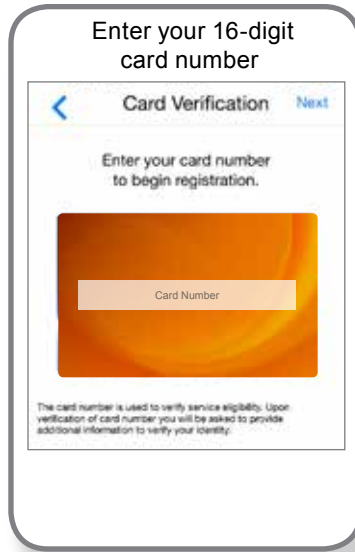

1 Download the **uCONTROL** App and Register Your Cards

Download the UnityControl application from the Apple® app store or Google play™

2 Turn Your Card On or Off; Set Controls or Alerts; View Balances and Card Transactions