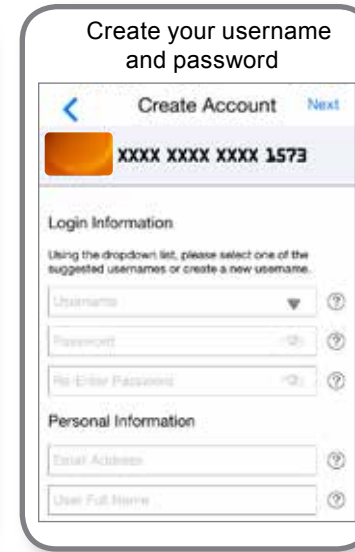

1 Download the **uCONTROL** App and Register Your Cards

Download the UnityControl application from the Apple® app store or Google play™

2 Turn Your Card On or Off; Set Controls or Alerts; View Balances and Card Transactions