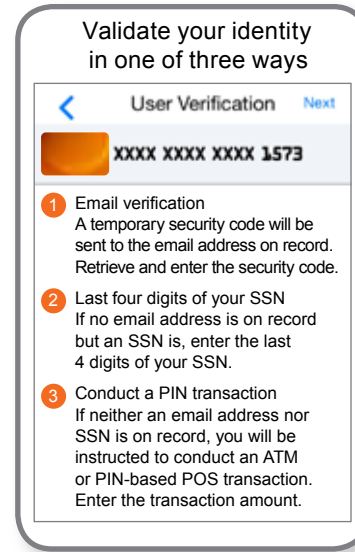

1 Download the **uCONTROL** App and Register Your Cards

Download the UnityControl application from the Apple® app store or Google play™

2 Turn Your Card On or Off; Set Controls or Alerts; View Balances and Card Transactions